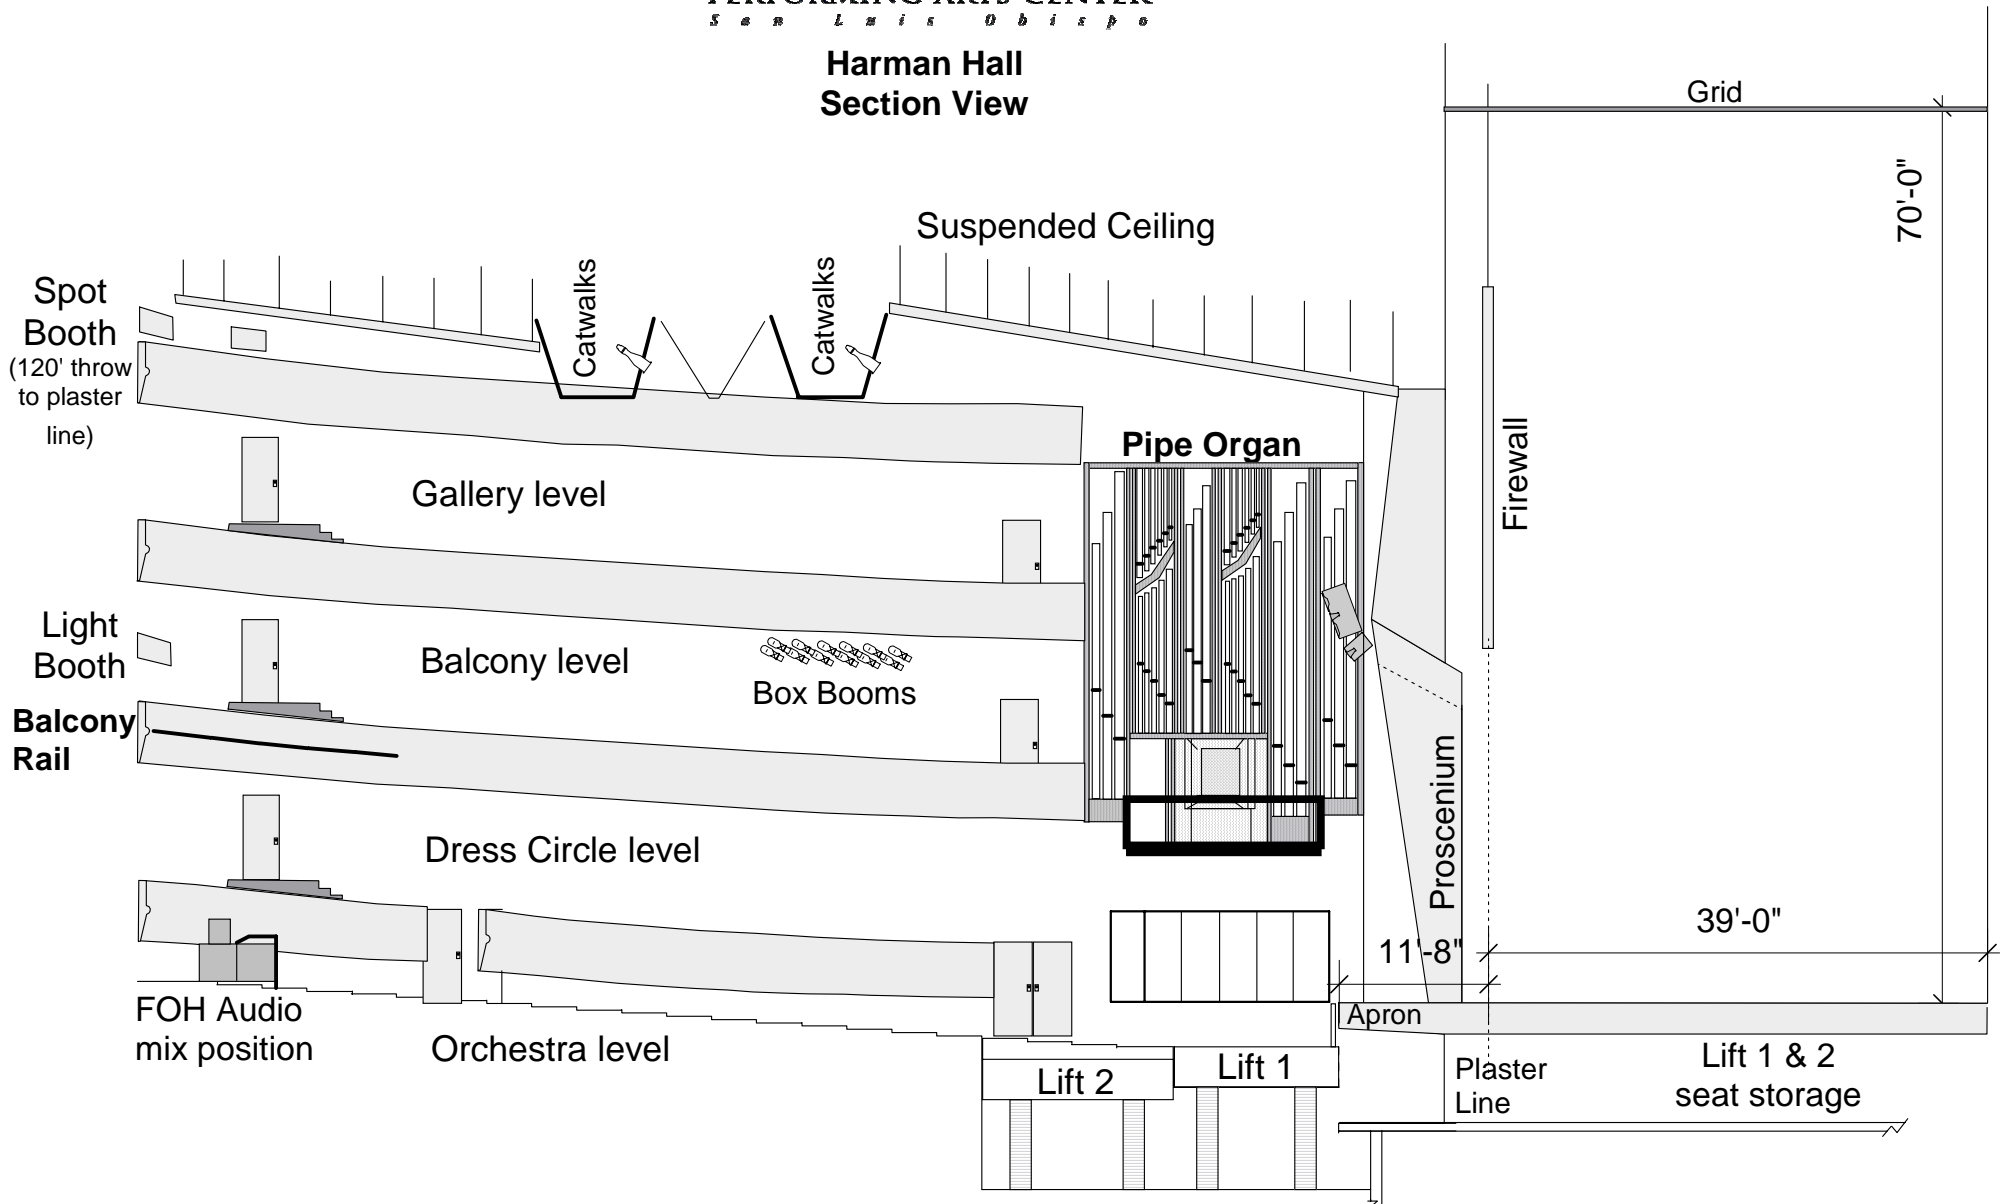

**Harman Hall  
Section View**

Spiral lifts in full seating position. With seats off lift 1 & 2 are independently adjustable from stage height to 9'6" below stage height